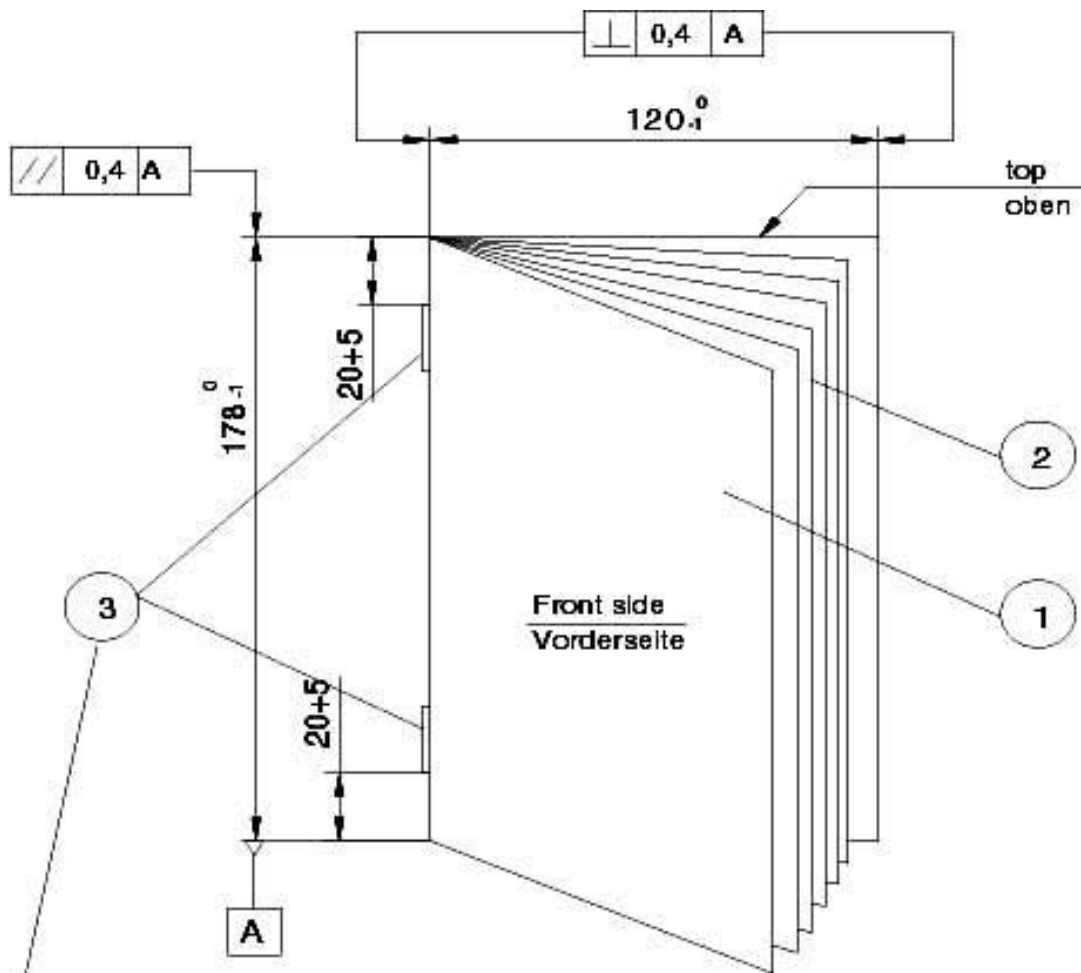

SPECIFICATIONS

SUPER JEWEL BOX

KING ONE

Booklet

Booklet dimensions <i>(1 inch = 25,4 mm)</i>	178,0 x 120,0 x 2,0 mm <i>in inches: 7.0"x 4.7"x 0.08"</i>
Paper 60 grams	32 pages
Paper 100 grams	28 pages
Drawing	4912 000 2127

Staples in the middle of folding line
Hefklammer mittig auf der Falzlinie